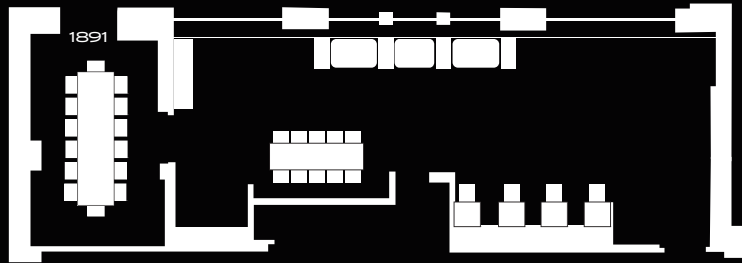

XHALE

EAT • DRINK • CONVENE • CONNECT

Seating for up to 65 guests sit down dinner; up to 140 guests reception
56' x 22' (1,232 sf) ▪ 9' ceilings

In-house audio visual ▪ Complimentary wireless internet

Adjustable lighting & natural light ▪ Tailored meeting & break options ▪ In-house catering available
Suitable for meetings, corporate dinners, private dining, networking receptions, sales presentations,
board meetings, after work mixers, holiday parties, wedding brunch, social events, and rehearsal dinners