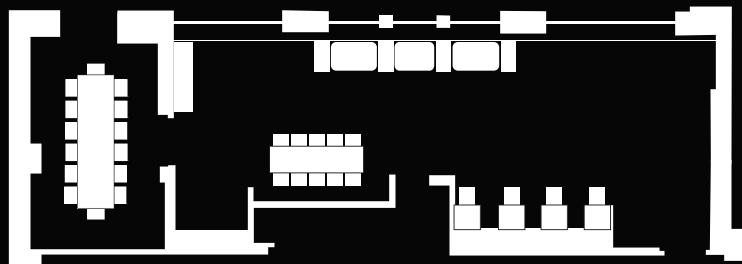

XHALE

EAT • DRINK • CONVENE • CONNECT

Seating for up to 65 guests sit down dinner; up to 140 guests reception
56' x 22' (1,232 sf) ▪ 9' ceilings

In-house audio visual ▪ Complimentary wireless internet

Adjustable lighting & natural light ▪ Tailored meeting & break options ▪ In-house catering available
Suitable for meetings, corporate dinners, private dining, networking receptions, sales presentations, board meetings, after work mixers, holiday parties, wedding brunch, social events, and rehearsal dinners