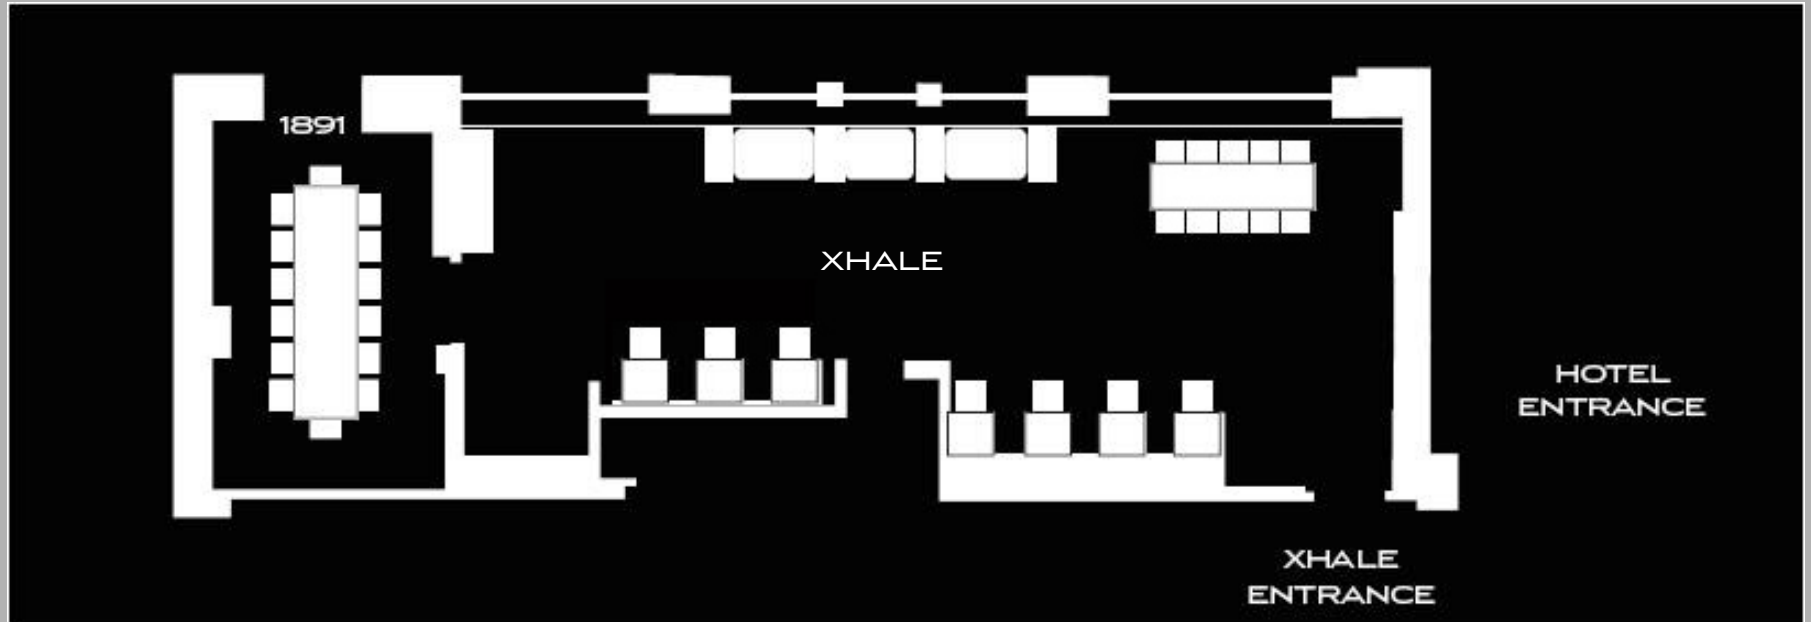

Capacity Chart & Layout

Function Space	Dimension L x W x H	Sq Ft	Conference	Banquet (sit down function)	Flow Reception	Reception & Dinner
XHALE	56 x 22 x 9	1232	NA	65	100	45
1891	21' x 13' x 9'	273	14	14	15	NA